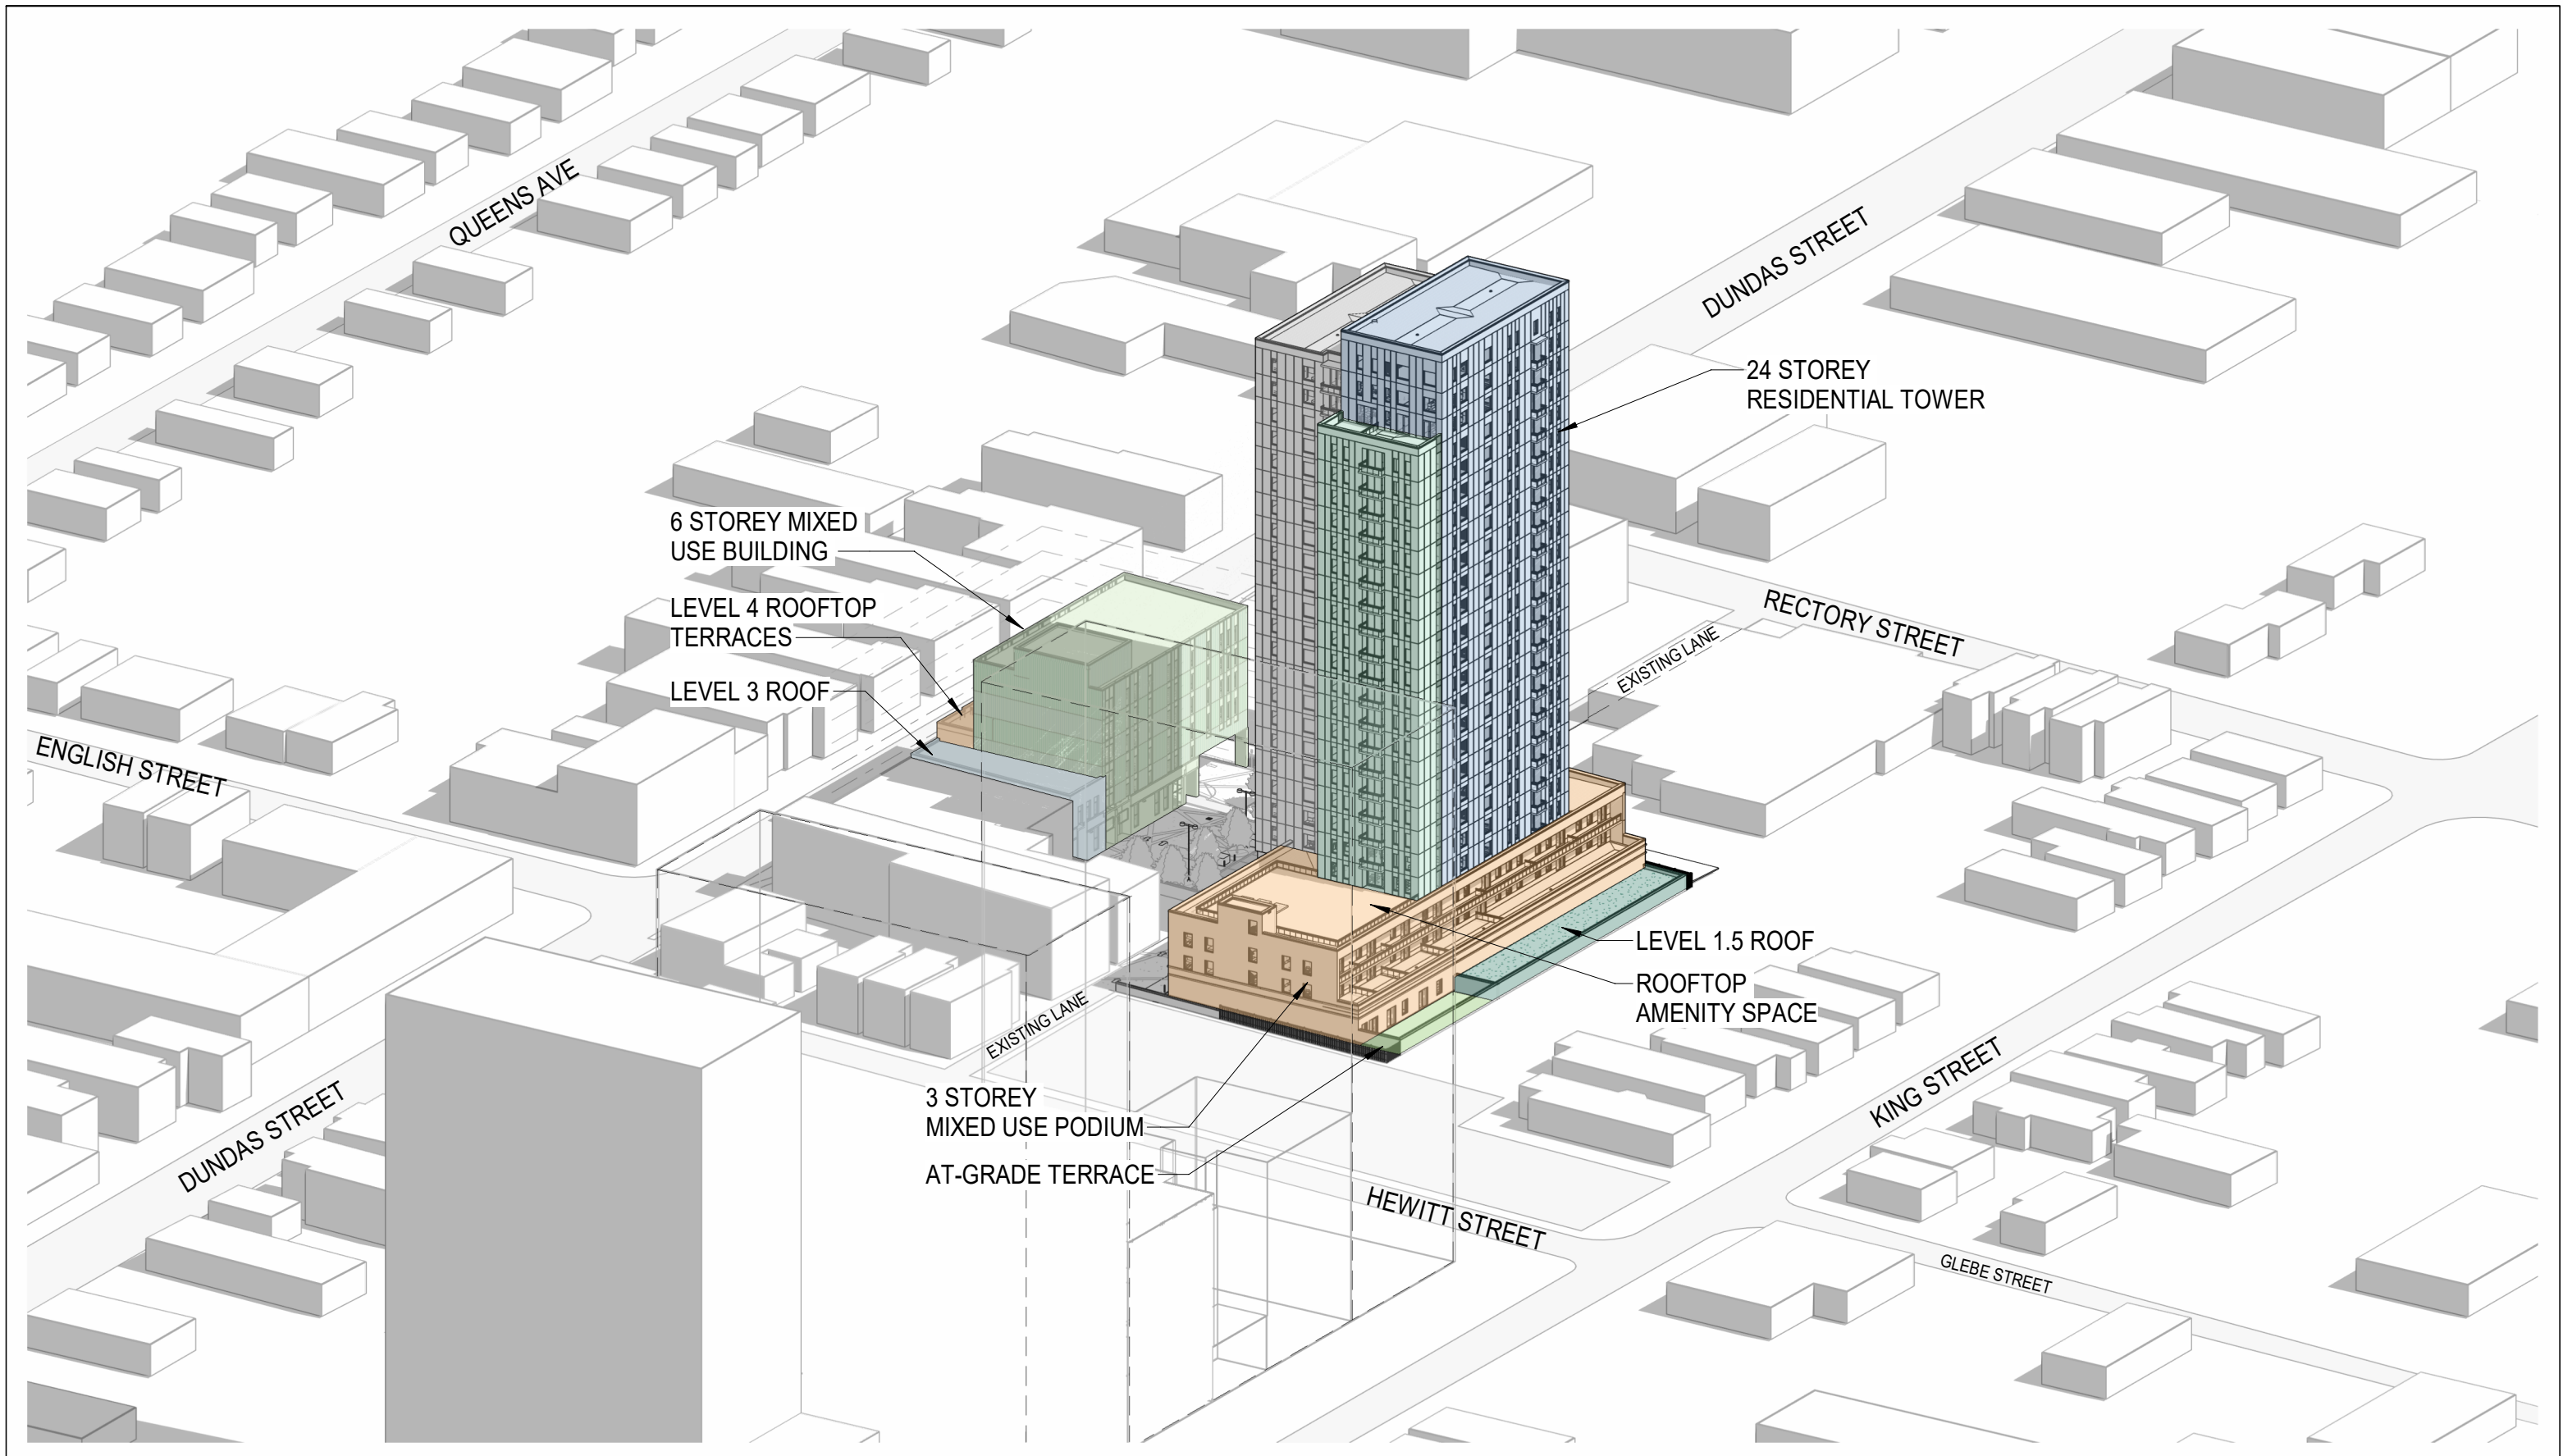

Project No.	21-21	Date	August 20, 2024
Scale	1 : 750	Dwg. No.	DE-5.0
Drawn By	OT		

Project No.	21-21	Date	August 20, 2024
Scale	1 : 750	Dwg. No.	DE-5.1
Drawn By	OT		