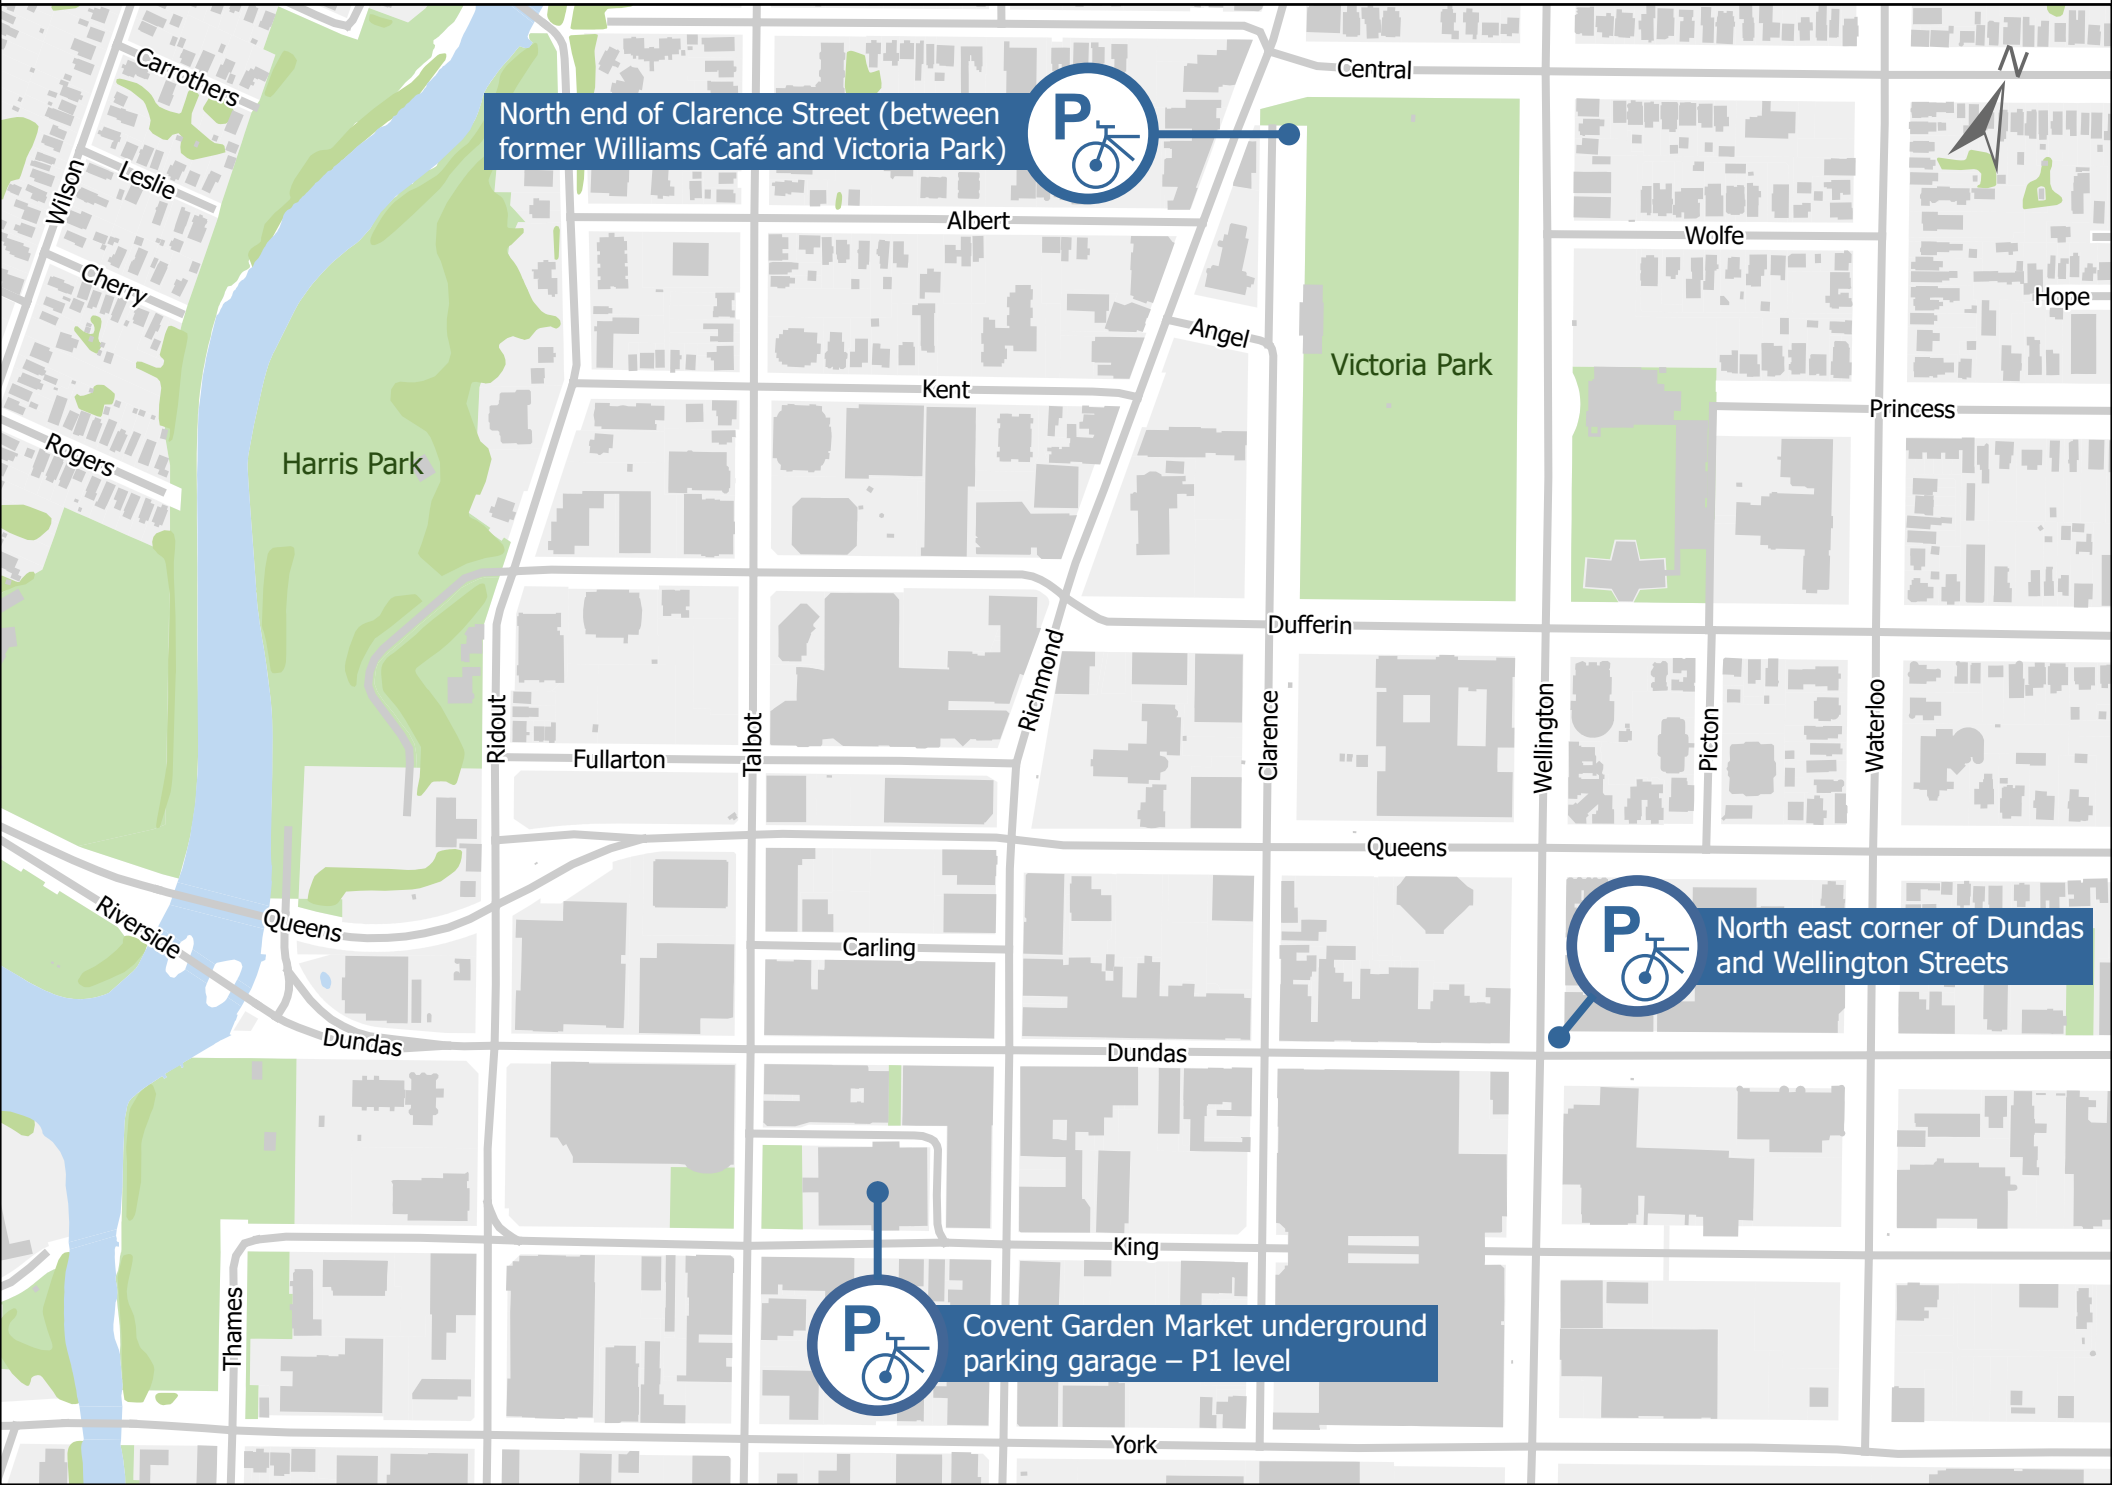

# BIKE LOCKER LOCATIONS

North end of Clarence Street (between former Williams Café and Victoria Park)

North east corner of Dundas and Wellington Streets

Covent Garden Market underground parking garage – P1 level